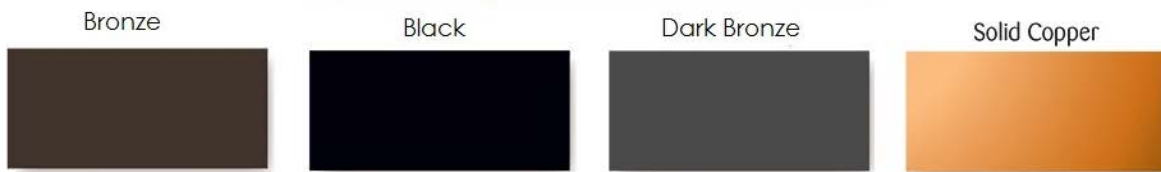

### Color Chart

\*Colors may vary from actual material\*

### Painted Aluminum

- Appealing finish departs from the traditional look of metal to blend with the surrounding surfaces
- Abrasion and stain resistant properties protect the paint and are bonded to eliminate separation
- Backed by 50 year Paint Warranty

### TRADITIONAL Painted Aluminum

- High Quality Factory Baked Finish
- Exterior Durability
- Flexibility for Forming
- Superior Paint Adhesion
- Scuff Resistance
- Long-Lasting Beauty