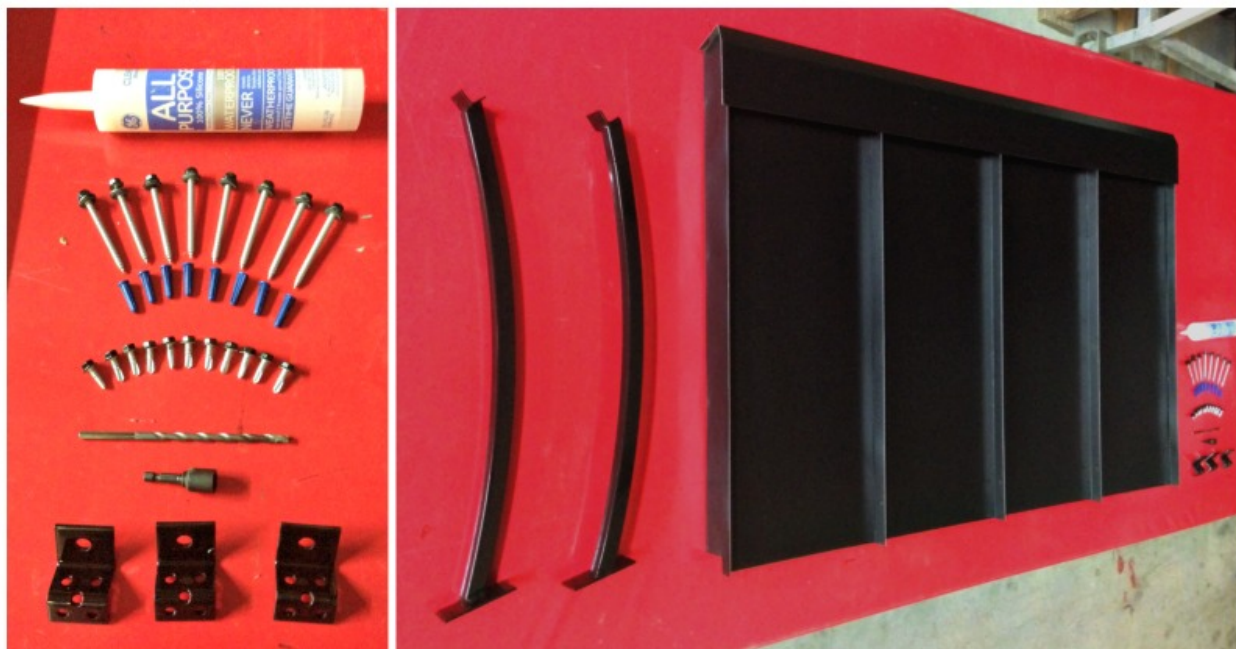

What comes included in the box with the awning?

In the box you will receive:

- * Metal / Copper Awning
- * Scrolls (Left & Right)
- * Complete Install Kit (Awning clips, 3/8 Screws, Anchors, Silicon, 3/8 drill driver, and hammer drill bit for brick or stone)
- * Installation instruction

Tools you will need for installation:

- * Ladder, tape measure, level, electric/cordless drill, and caulk gun.