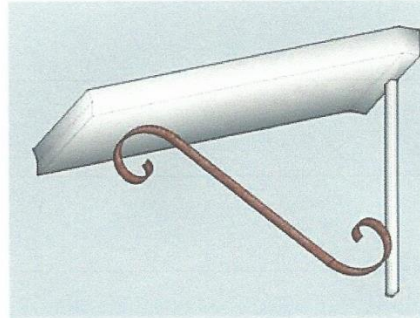

Scroll Designs

SINGLE ©

LAZY ©

DOUBLE ©

SMITH ©

ALL SCROLL DESIGNS ARE THE SAME PRICE

Cannon Copper LLC - Design Your Awning

1-800-283-8053