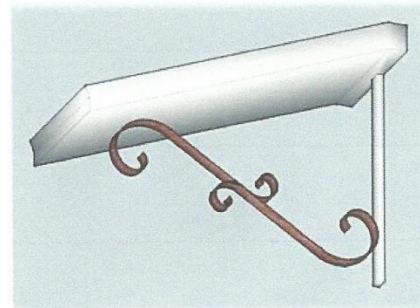

Scroll Designs

SINGLE ©

LAZY ©

DOUBLE ©

SMITH ©

ALL SCROLL DESIGNS ARE THE SAME PRICE

Cannon Copper LLC - Design Your Awning

1-800-283-8053