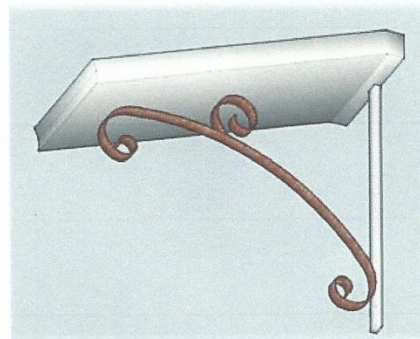

Scroll Designs

SINGLE ©

LAZY ©

DOUBLE ©

SMITH ©

ALL SCROLL DESIGNS ARE THE SAME PRICE

Cannon Copper LLC - Design Your Awning

1-800-283-8053