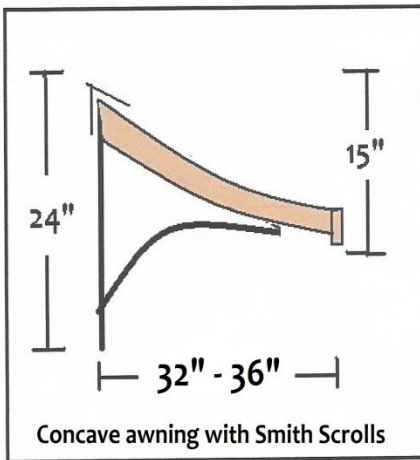

Most popular awning sizes and styles.

Most popular colors:

Natural Copper

Cannon Bronze

Cannon Black

Galvalume

Measurements for doors and windows

Need advice? Please call us at 1-800-283-8053