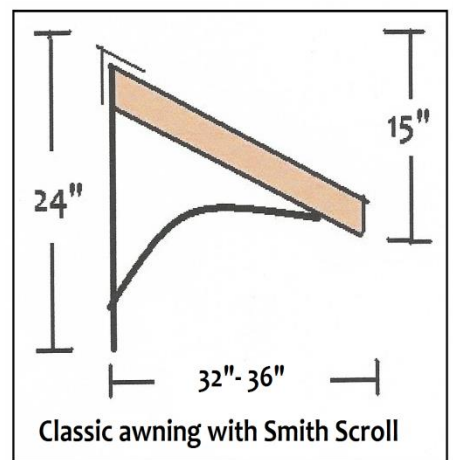

Most popular awning sizes and styles.

Most popular colors:

Natural Copper

Cannon Bronze

Cannon Black

Galvalume

Measurements for doors and windows

Need advice? Please call us at 1-800-283-8053