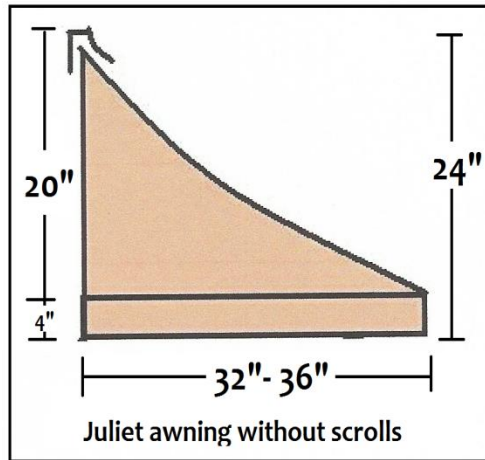

Most popular awning sizes and styles.

Most popular colors:

Natural Copper

Cannon Bronze

Cannon Black

Galvalume

Measurements for doors and windows

Need advice? Please call us at 1-800-283-8053