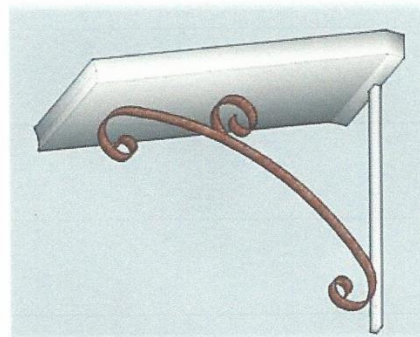

Scroll Designs

SINGLE ©

LAZY ©

DOUBLE ©

SMITH ©

ALL SCROLL DESIGNS ARE THE SAME PRICE

Cannon Copper LLC - Design Your Awning

1-800-283-8053