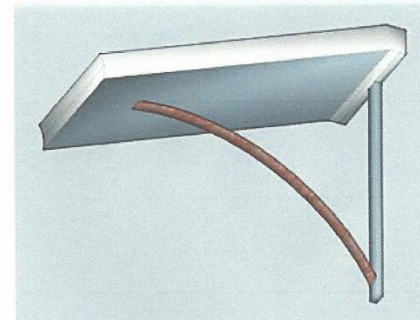

Scroll Designs

SINGLE ©

LAZY ©

DOUBLE ©

SMITH ©

ALL SCROLL DESIGNS ARE THE SAME PRICE

Cannon Copper LLC - Design Your Awning

1-800-283-8053